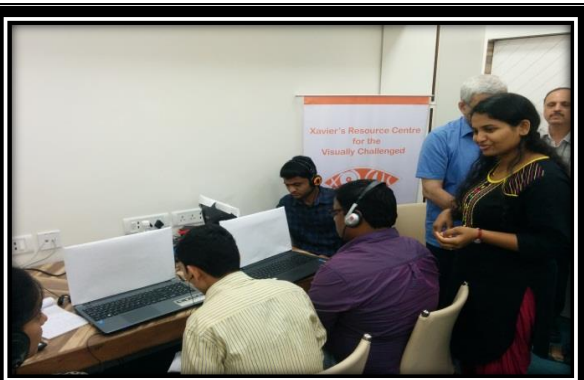

Volunteers Training Programme at XRCVC, Mumbai 06-March-2017 to 12-March-2017

Student using Daisy Player Device

Student using Bonita Mouse Magnifier

Student using Ruby 7 HD Device for Reading